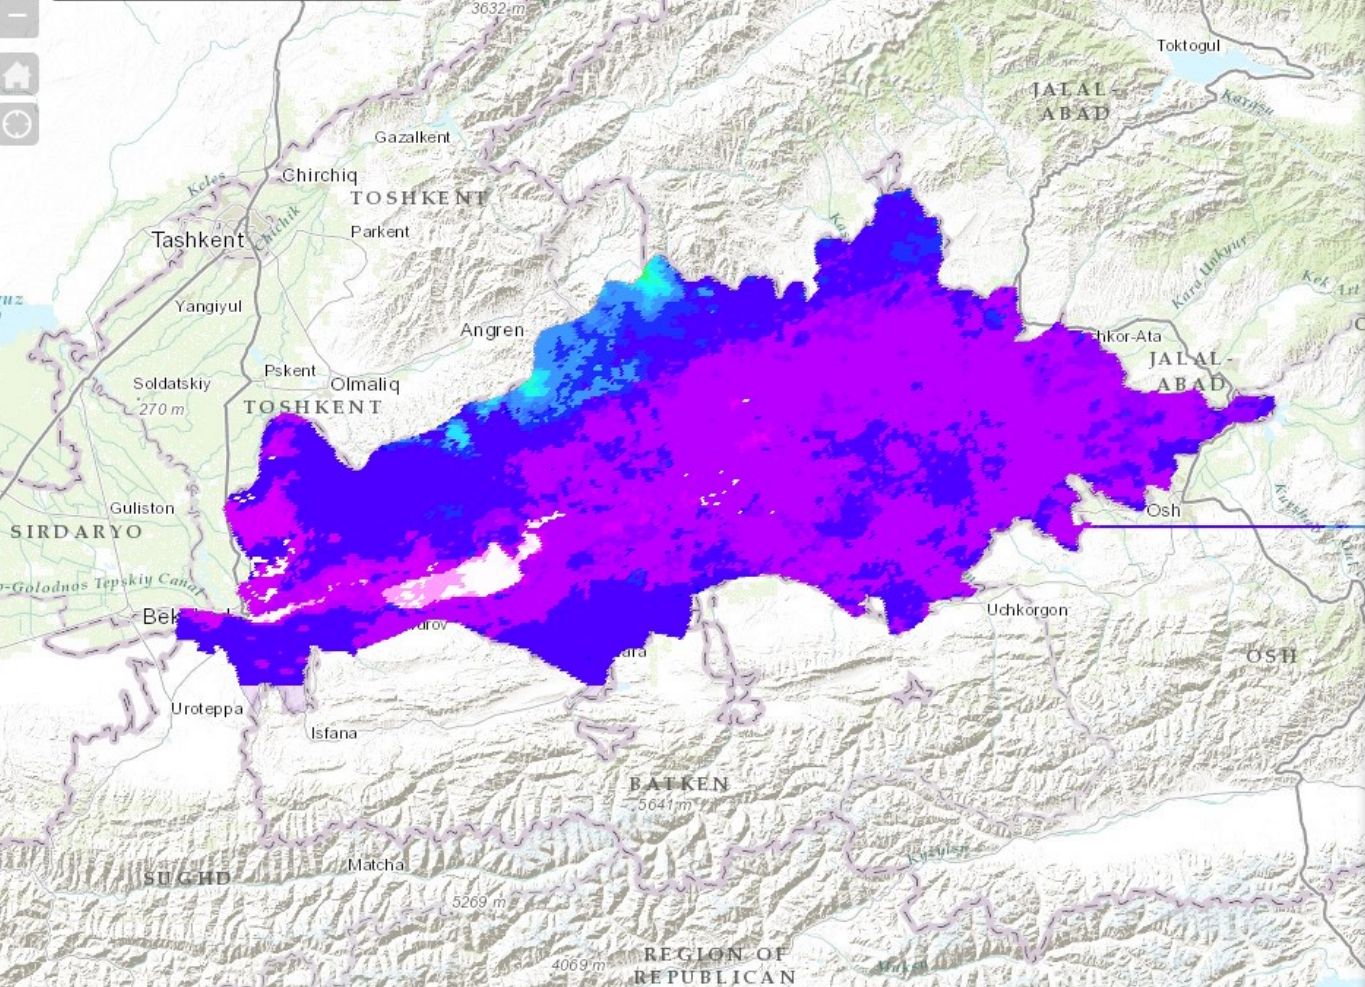

Dryland Systems - Central Asia Flagship

Esri World Geocoder [Search Icon]

Layer List

- Operational Layers
  - ☒ CentralAsia
  - ☒ AralSea
  - ☒ Fergana
  - ☒ LST Phenology
    - ☒ 2003
      - ☐ h23v04_2003_phenoT_end5.tif
      - ☐ h23v04_2003_phenoT_end10.tif
      - ☒ h23v04_2003_phenoT_start0.tif
      - ☐ h23v04_2003_phenoT_start5.tif
      - ☒ h23v04_2003_phenoT_start10.tif
      - ☐ h23v04_2003_phenoT_end0.tif
    - ☒ 2004
    - ☒ 2005
    - ☒ 2006
    - ☒ 2007
    - ☒ 2008