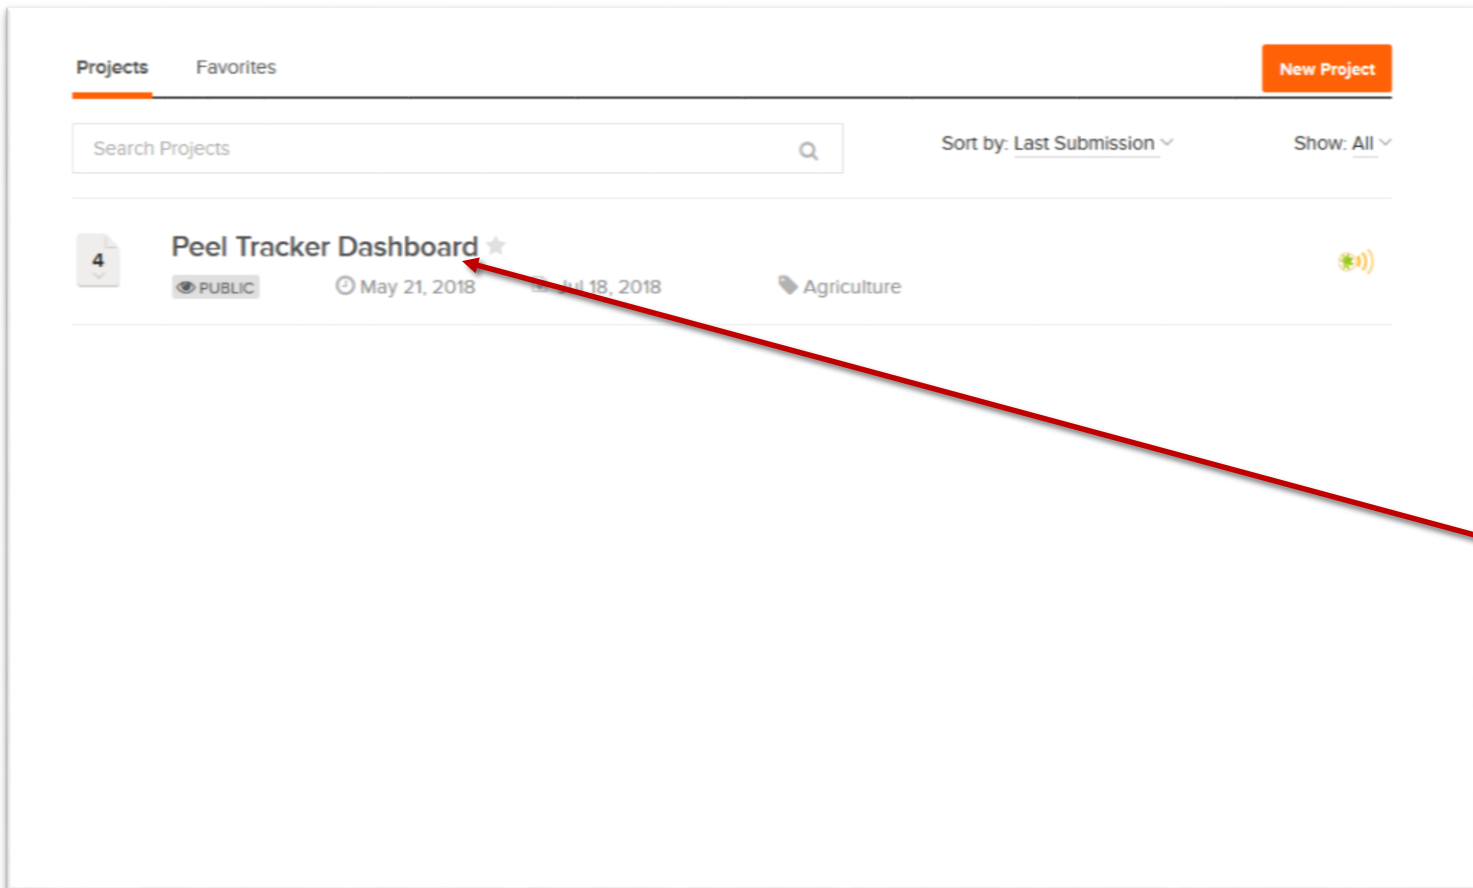

## Sign in to Cassava Peel Tracker

Sign In

[Forgot your password?](#)

Login page

When the user inputs the username and password as received by email, user is redirected to his personalized dashboard, where the cassava peels inventory information will be uploaded.