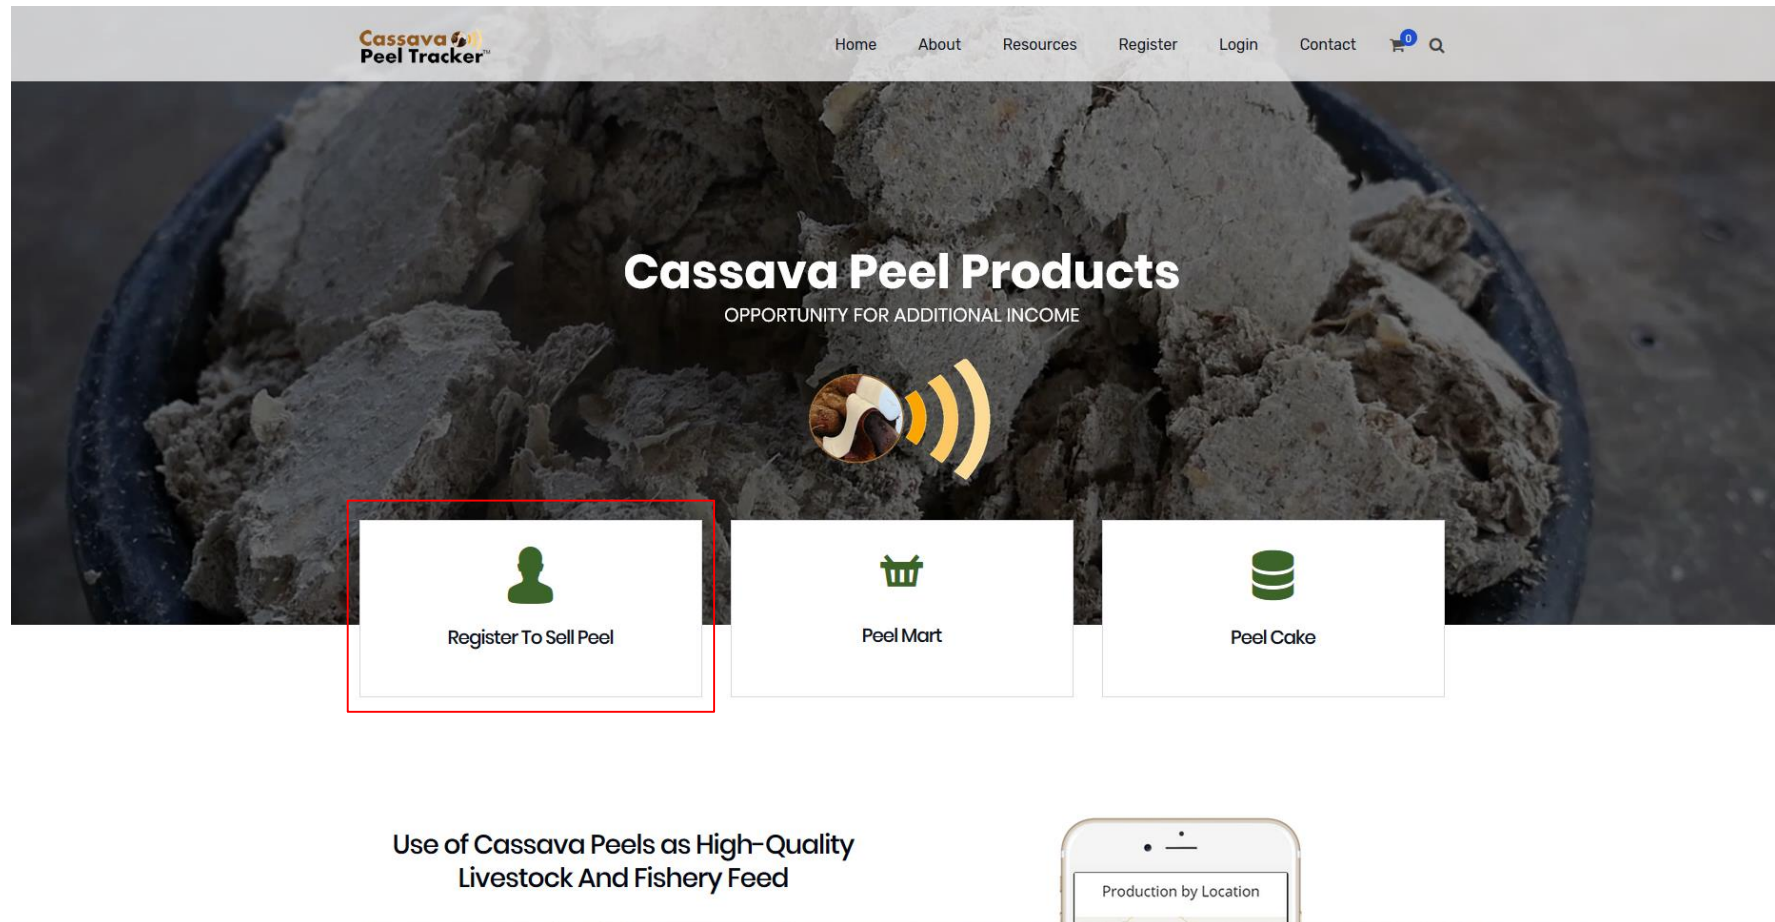

Registration

A first time user is required to register to capture personal communication data and user type (seller, buyer or both). Click “Register to sell peel”

Registered users are expected to agreed to CPT terms and conditions, data privacy rules and disclaimer